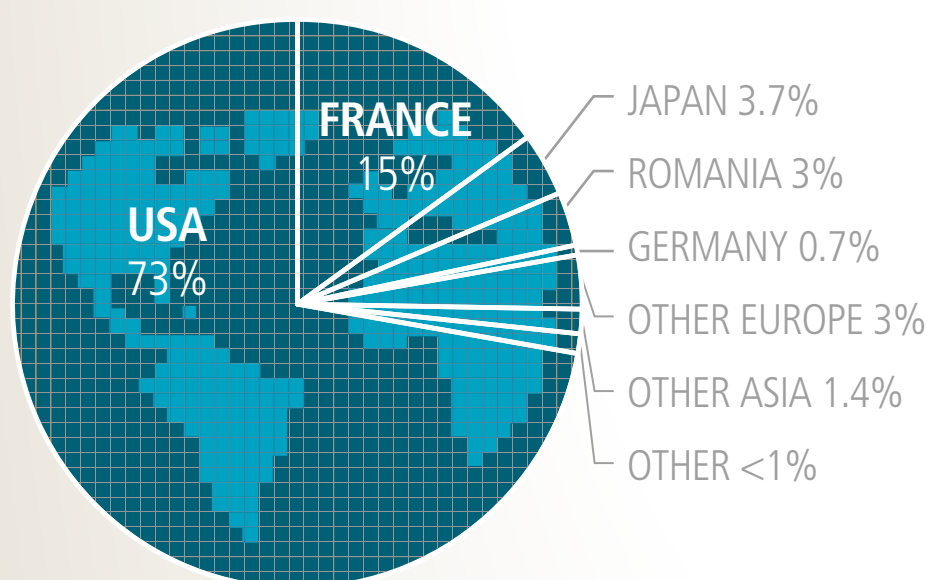

A closer look at what Akamai saw during

World IPv6 Launch

IPv6 Addresses

IPv6 Requests

The above comparisons are for 24-hour periods (6/8/2011 and 6/6/2012)

Observations

Types of Addresses

Request Distribution by Network

Native IPv6 Address Distribution by Geo

End-user growth in the U.S.

9x increase over the past year

REQUESTS FROM U.S. END USERS AGAINST A DUAL-STACK CONSUMER-ORIENTED SITE