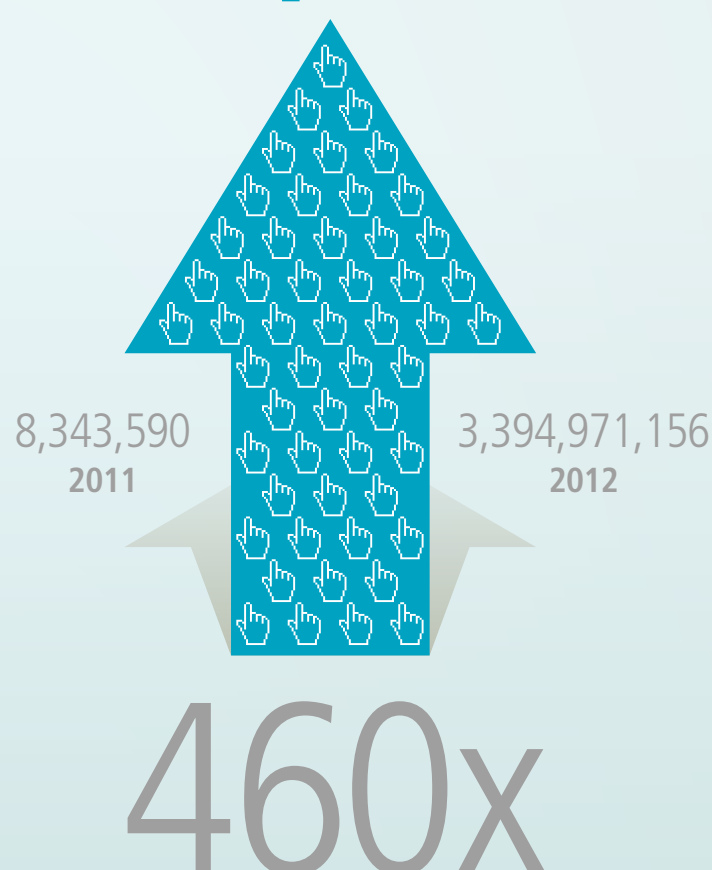

A closer look at what Akamai saw during

World IPv6 Launch

IPv6 Addresses

IPv6 Requests

The above comparisons are for 24-hour periods (6/8/2011 and 6/6/2012)

Observations

Types of Addresses

Request Distribution by Network

Native IPv6 Address Distribution by Geo

End-user growth in the U.S.

9x increase over the past year

REQUESTS FROM U.S. END USERS AGAINST A DUAL-STACK CONSUMER-ORIENTED SITE