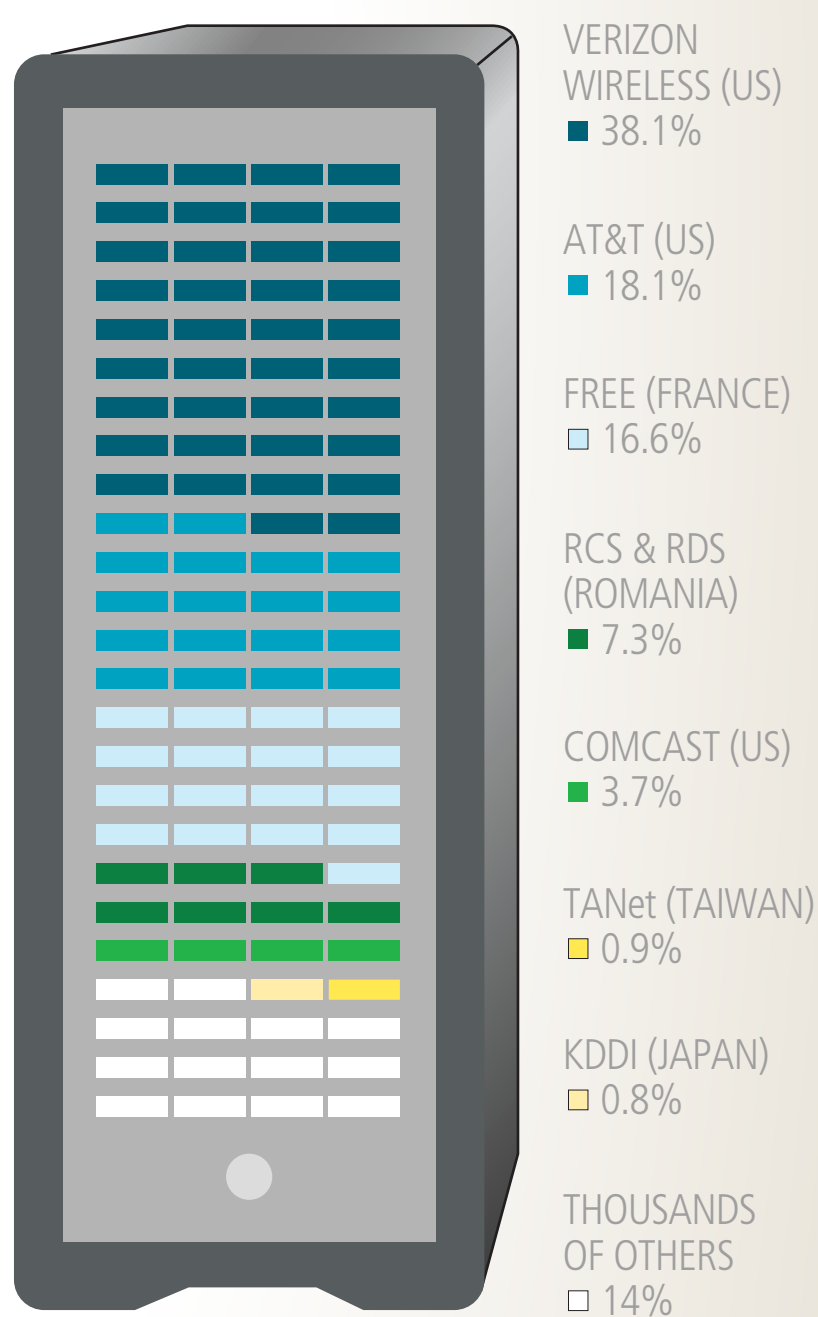

A closer look at what Akamai saw during

World IPv6 Launch

IPv6 Addresses

IPv6 Requests

The above comparisons are for 24-hour periods (6/8/2011 and 6/6/2012)

Observations

Types of Addresses

Request Distribution by Network

Native IPv6 Address Distribution by Geo

End-user growth in the U.S.

9x increase over the past year

REQUESTS FROM U.S. END USERS AGAINST A DUAL-STACK CONSUMER-ORIENTED SITE