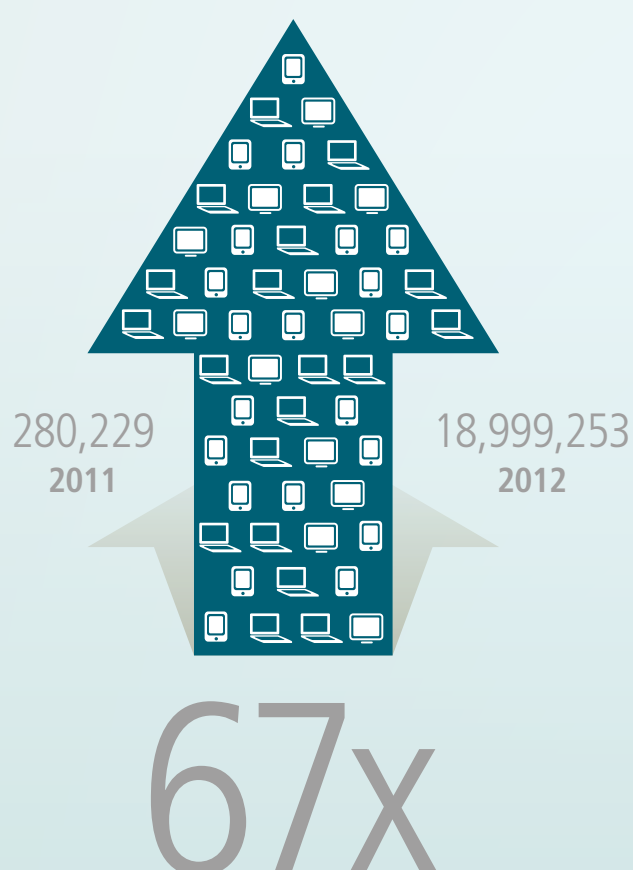

A closer look at what Akamai saw during

World IPv6 Launch

IPv6 Addresses

IPv6 Requests

The above comparisons are for 24-hour periods (6/8/2011 and 6/6/2012)

Observations

Types of Addresses

Request Distribution by Network

Native IPv6 Address Distribution by Geo

End-user growth in the U.S.

9x increase over the past year

REQUESTS FROM U.S. END USERS AGAINST A DUAL-STACK CONSUMER-ORIENTED SITE